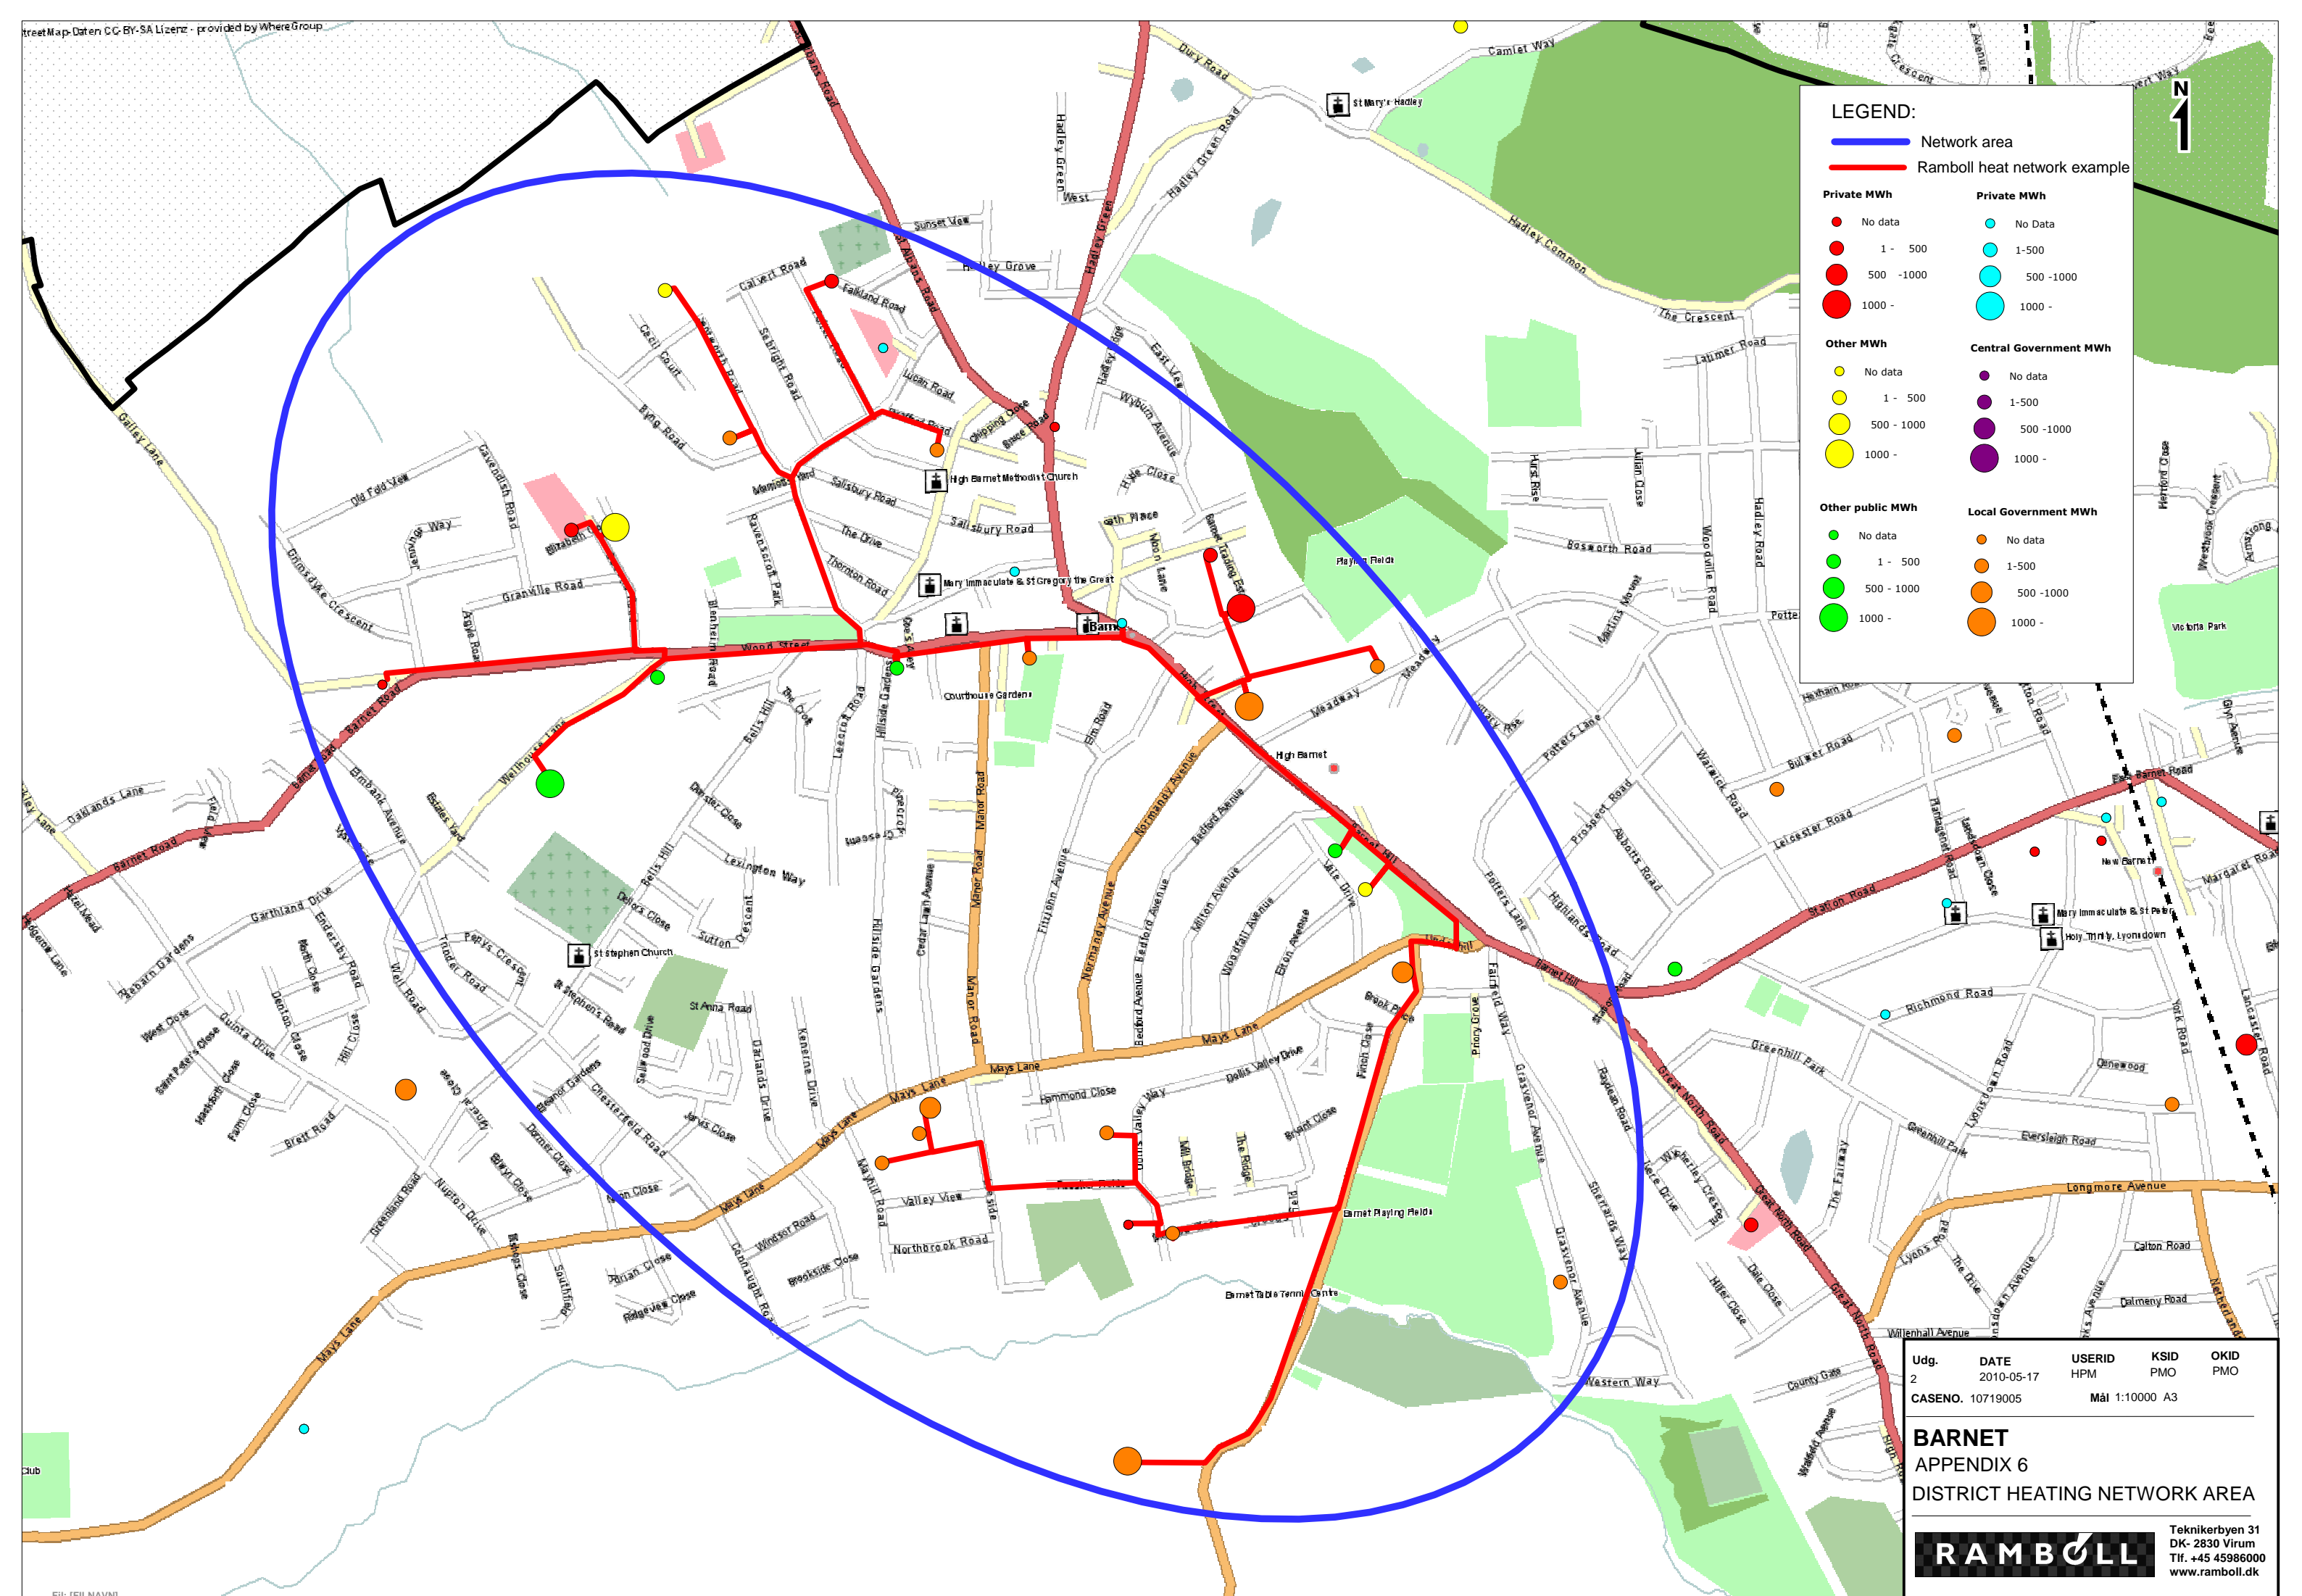

LEGEND:

- Network area (Blue line)
- Ramboll heat network example (Red line)

Private MWH	Private MWH
● No data	● No Data
● 1 - 500	● 1-500
● 500 -1000	● 500 -1000
● 1000 -	● 1000 -
Other MWH	Central Government MWH
● No data	● No data
● 1 - 500	● 1-500
● 500 - 1000	● 500 -1000
● 1000 -	● 1000 -
Other public MWH	Local Government MWH
● No data	● No data
● 1 - 500	● 1-500
● 500 - 1000	● 500 -1000
● 1000 -	● 1000 -